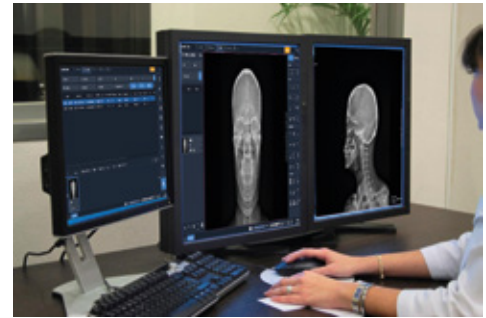

## ExamVue™ Duo Acquisition Software

ExamVue™ Duo is a powerful X-ray imaging software built to deliver reliable performance and exceptional user support. Designed to streamline every step of the radiographic workflow, ExamVue™ Duo brings speed, precision, and simplicity to modern medical imaging.