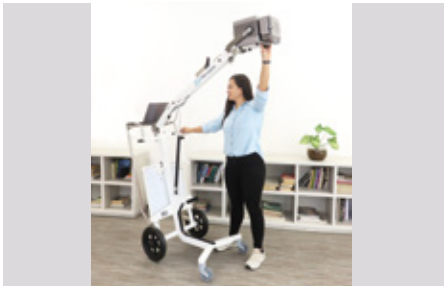

True Portable

Portable, Profitable and Reliable

BUILT FOR FIELD USE

Lightweight, durable, and built to perform in the demanding realities of portable imaging.

TRUE ALL-IN-ONE DESIGN

Integrated stand for fast deployment, with a compact design that fits easily in SUVs and small vehicles.

OPTIMIZED MECHANICAL DESIGN

Fewer mechanical parts increase reliability and eliminate the need for a folding or sliding base.

HIGHLIGHT FEATURES

ULTRA-LIGHTWEIGHT DESIGN

Just 82 lbs, designed for easy, stair-friendly mobility.

POWERFUL & VERSATILE

2.7 kW power for reliable imaging performance.

INTEGRATED WORKFLOW

Control the generator from the laptop with pre-set techniques.

ExamVue™ Duo Acquisition Software

ExamVue™ Duo is a powerful X-ray imaging software built to deliver reliable performance and exceptional user support. Designed to streamline every step of the radiographic workflow, ExamVue™ Duo brings speed, precision, and simplicity to modern medical imaging.