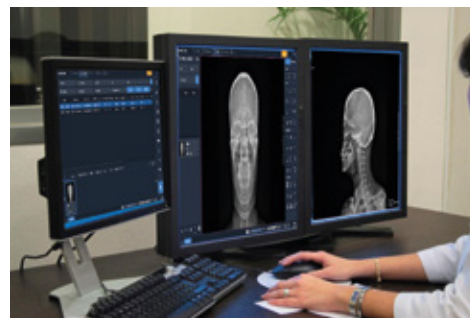

POWERFUL & VERSATILE

2.7 kW power for reliable imaging performance.

INTEGRATED WORKFLOW

Control the generator from the laptop with pre-set techniques.

ExamVue™ Duo Acquisition Software

ExamVue™ Duo is a powerful X-ray imaging software built to deliver reliable performance and exceptional user support. Designed to streamline every step of the radiographic workflow, ExamVue™ Duo brings speed, precision, and simplicity to modern medical imaging.